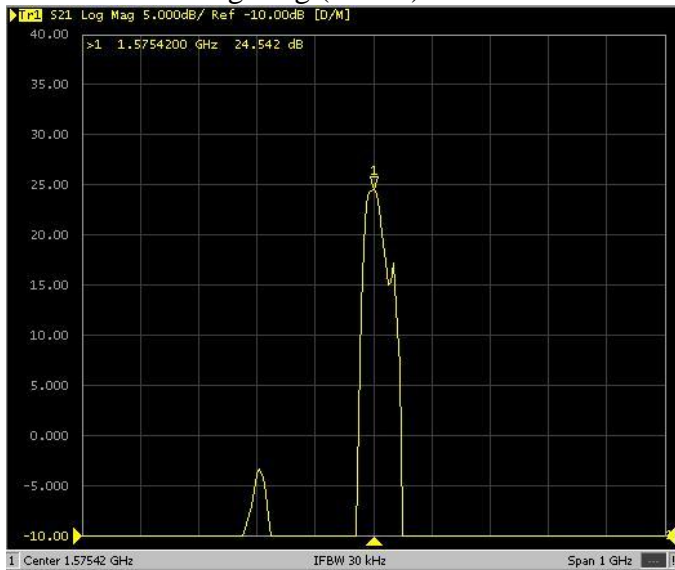

Tested with 3m cable length

Log Mag (GNSS) at 3V

Tested with 5m cable length