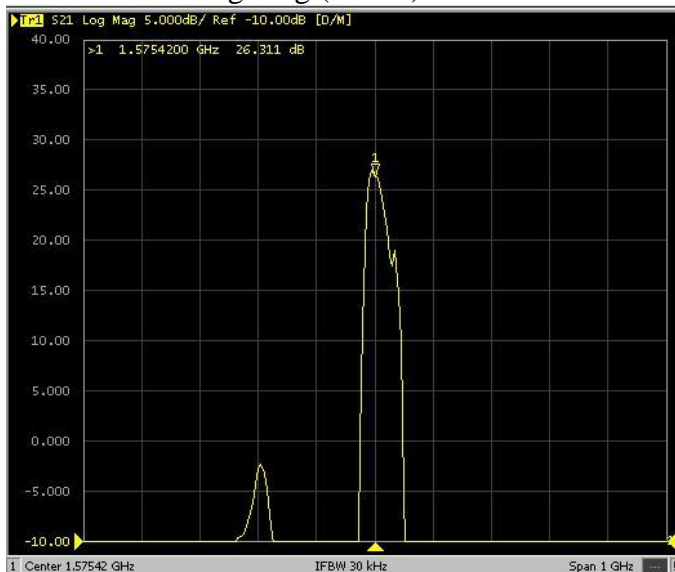

### 3. MEASUREMENT

VSWR (Tetra)

Tested with 3m cable length

VSWR (Tetra)

Tested with 5m cable length

Log Mag (Tetra)

Tested with 3m cable length

Log Mag (Tetra)

Tested with 5m cable length

Log Mag (GNSS) at 3V

Tested with 5m cable length

Log Mag (GNSS) at 3V

Tested with 3m cable length

Log Mag (GNSS) at 5V

Tested with 5m cable length

Log Mag (GNSS) at 5V

Tested with 3m cable length