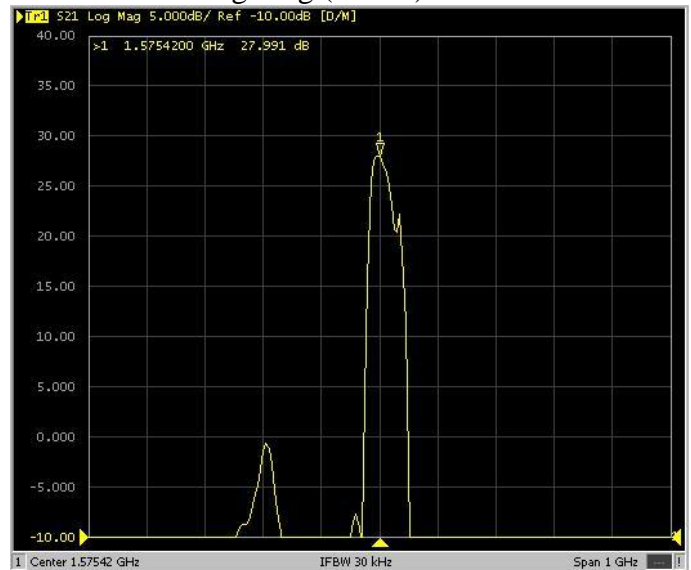

Tested with 5m cable length

Log Mag (GNSS) at 3V

Tested with 3m cable length