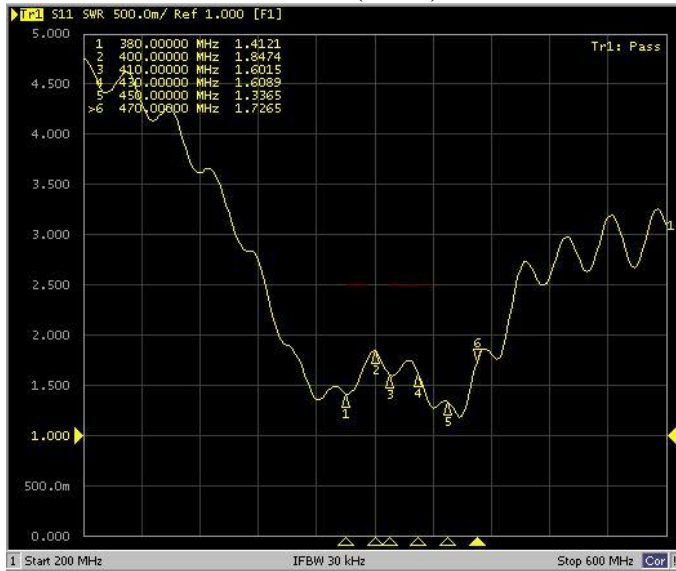

### 3. MEASUREMENT

VSWR (Tetra)

Tested with 3m cable length

VSWR (Tetra)

Tested with 5m cable length

Log Mag (Tetra)

Tested with 3m cable length

Log Mag (Tetra)