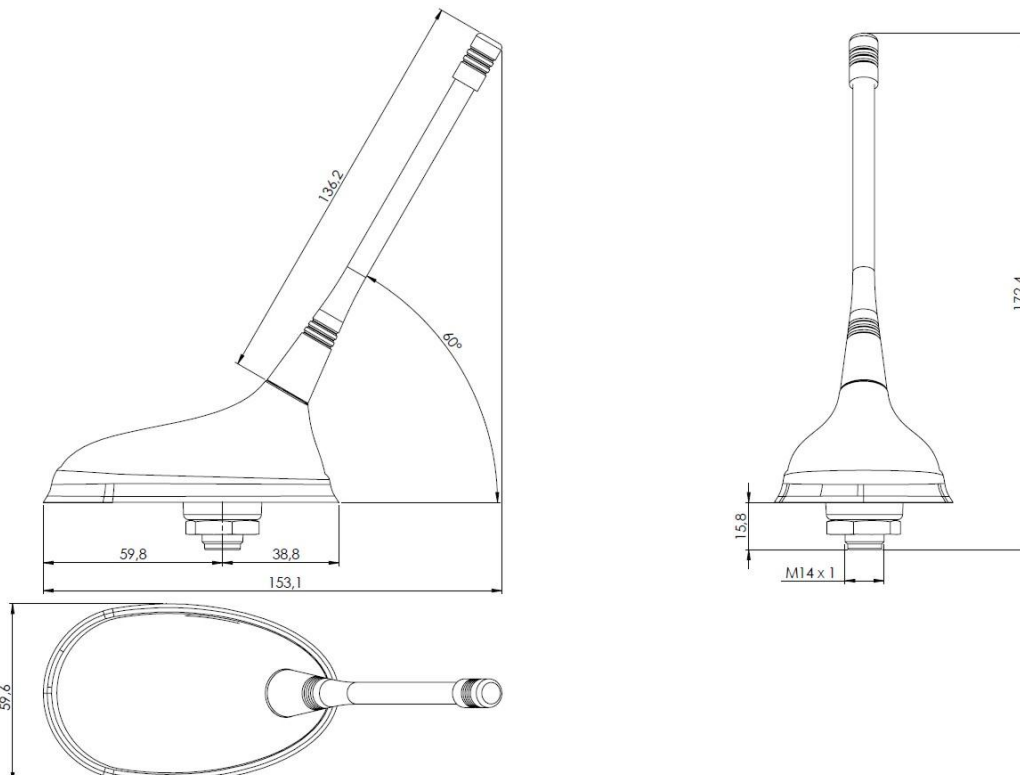

## 2.2. Connection Specifications

### 2.2.2. Optional

Suitable cables: RG174, RG316  
 Cable length: min. 250 cm  
 Suitable connectors: All connectors suitable for cables above

## 2.3. Mechanical Specifications and Dimensions

### 2.3.2. Body mount

Material: ABS / Zamak / TPE  
 Max. dimensions: 175mm x 153mm x 59.5mm  
 Weight: 223 g ‘counted with default connection’  
 Colour: Black (for different colours please ask our sales team)