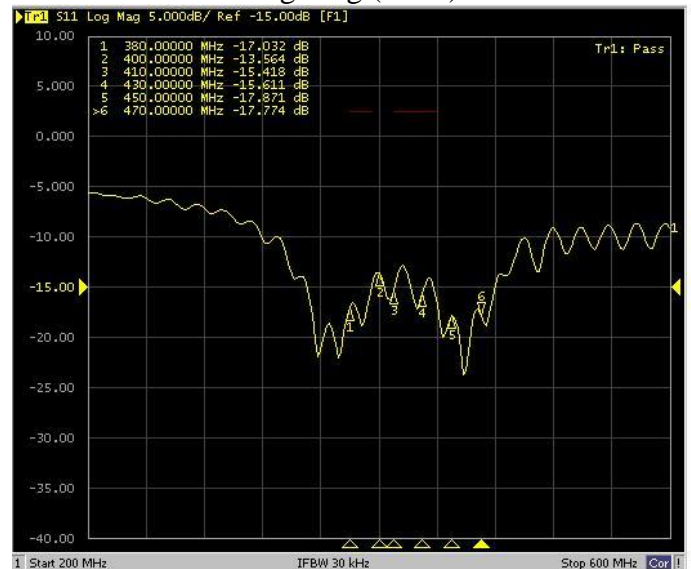

### 3. MEASUREMENT

VSWR (Tetra)

Tested with 3m cable length

VSWR (Tetra)

Tested with 5m cable length

Log Mag (Tetra)

Tested with 3m cable length

Log Mag (Tetra)