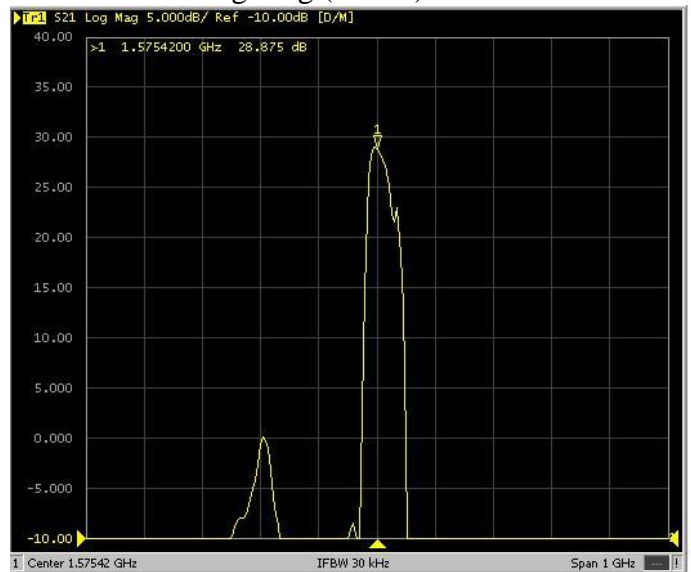

Tested with 5m cable length

Log Mag (GNSS) at 3V

Tested with 5m cable length

Log Mag (GNSS) at 3V

Tested with 3m cable length

Log Mag (GNSS) at 5V

Tested with 5m cable length

Log Mag (GNSS) at 5V

Tested with 3m cable length