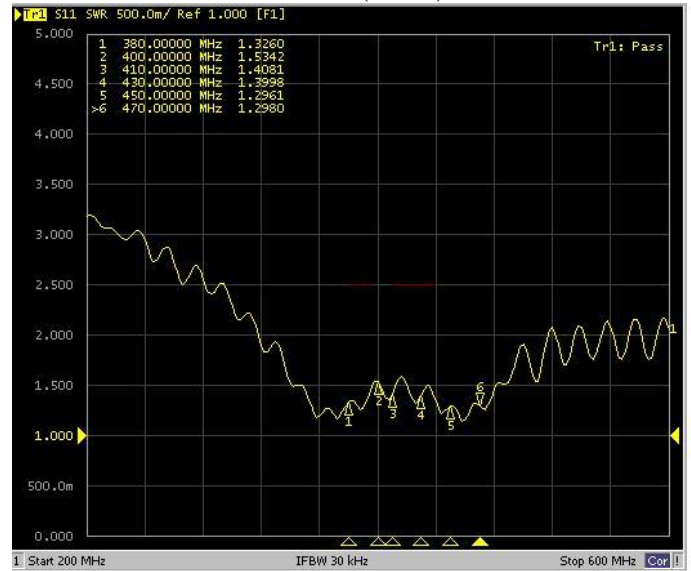

### 3. MEASUREMENT

VSWR (Tetra)

Tested with 3m cable length

VSWR (Tetra)

Tested with 5m cable length

Log Mag (Tetra)

Tested with 3m cable length

Log Mag (Tetra)